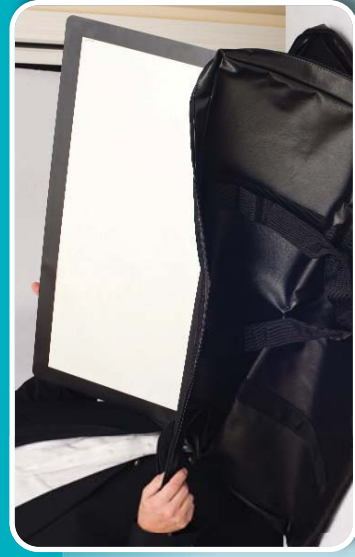

VELCRO LINED:

For Velcro Lined Boards, please call us for pricing or visit our website.

updated 09/01/10

Your Document Size	Outside Board Dimensions	Single Sided Pricing	Double Sided Pricing
8.5" x 11"	10" x 12 1/2"	$10.95	$17.95
8.5" x 14"	10" x 15"	$13.95	$21.95
11" x 17"	12 1/2" x 18 1/2"	$16.95	$26.95
17" x 22"	19 3/8" x 24 3/8"	$25.95	$39.95
18" x 24"	20 3/8" x 25 1/2"	$31.95	$49.95
23" x 31"	25 7/8" x 32 1/2"	$49.95	$73.95
24" x 36"	26 3/8" x 38 3/8"	$50.95	$77.95
29" x 38"	30 5/8" x 39 5/8"	$69.95	$99.95
36" x 48"	37 5/8" x 49 5/8"	$99.95	$135.95

BOARD CARRYING CASES:

Board Dimensions	Bag Size	Pricing
23" x 31"	27" x 34" x 3"	$89.95
24" x 36"	34" x 43" x 4"	$99.95
29" x 38"	40" x 48" x 4"	$109.95
36" x 48"	40" x 52" x 4"	$109.95

Carrying cases are available for our larger size boards. All cases are reinforced X stitch, double zippered, expandable leatherette, foldable, and come with a shoulder strap and side handle. Most cases fit 5-7 boards comfortably depending on single or double sided. **Carrying Cases are not returnable.**

**FAST! EASY!
PROFESSIONAL!**

EASYBOARD® PRESENTATION HOLDER

**STOP LAMINATING & MOUNTING YOUR
PRESENTATION MATERIALS &
START CHANGING DISPLAYS FAST & EASY!**

- Stop sending your materials out to be mounted. Our Easyboards will save you time & money by eliminating the labor, materials & time spent attaching each display to a backing. Best of all, you can re-use an Easyboard over and over again.
- Very easy to use. Just peel the flexible plastic front from the rigid backing, insert your materials and reseal. Ten seconds or less!
- Glare resistant cover is bordered in a Black rim & protects displays from being torn or written on. Custom color borders and logo inserts can easily be included (please ask for details). Commercial grade Velcro or a magnetic lining holds the cover tightly to the back. You can even write messages with Expo Low Odor Dry Erase Markers & erase them clean.
- Choose from plenty of different sizes beginning with our 8-1/2" x 11" counter size to our large 36" x 48" display boards. Custom sizes available too (please ask for details). Most board sizes weigh less than 2 lbs. each & can come either single or double sided. Carrying cases are also available.
- Easyboards are virtually unbreakable & last for years with proper care. Display your boards on an easel or hang from a wall or ceiling. Easyboards can even be mounted permanently to a wall. Display kits may also be purchased & include extra Velcro, magnetic strips and a removable easel.

Distributed by:

BRIGHT WHITE PAPER CO.

P.O. Box 2472 | Palm City, FL 34991

800-321-5716

www.easyboarddisplays.com