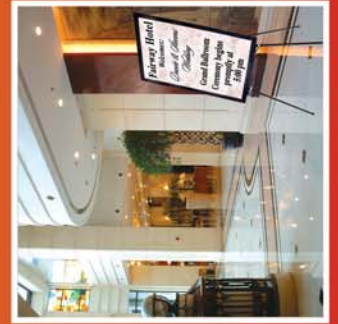

VELCRO LINED

EASYBOARD[®]

PRESENTATION HOLDER

- Re Usable
- Write-On, Wipe-Off
- Custom Color Borders
- Logo Imprints
- Velcro or Magnetic Lining
- 9 Standard Sizes

For more information, visit www.easyboarddisplays.com

VELCRO LINED:

For Velcro Lined Boards, please call us for pricing or visit our website.

updated 09/01/10

Your Document Size	Outside Board Dimensions	Single Sided Pricing	Double Sided Pricing
8.5" x 11"	10" x 12 1/2"	\$10.95	\$17.95
8.5" x 14"	10" x 15"	\$13.95	\$21.95
11" x 17"	12 1/2" x 18 1/2"	\$16.95	\$26.95
17" x 22"	19 3/8" x 24 3/8"	\$25.95	\$39.95
18" x 24"	20 3/8" x 25 1/2"	\$31.95	\$49.95
23" x 31"	25 7/8" x 32 1/2"	\$49.95	\$73.95
24" x 36"	26 3/8" x 38 3/8"	\$50.95	\$77.95
29" x 38"	30 5/8" x 39 5/8"	\$69.95	\$99.95
36" x 48"	37 5/8" x 49 5/8"	\$99.95	\$135.95