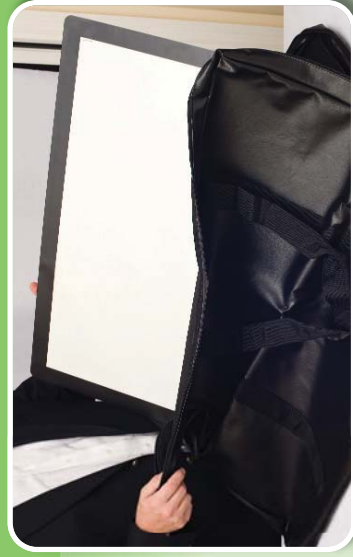

MAGNETIC LINED:

For Velcro Lined Boards, please call us for pricing or visit our website.

updated 09/10/11/10

Your Document Size	Outside Board Dimensions	Single Sided Pricing	Double Sided Pricing
8.5" x 11"	10" x 12 1/2"	$11.95	$18.95
8.5" x 14"	10" x 15"	$14.95	$22.95
11" x 17"	12 1/2" x 18 1/2"	$17.95	$27.95
17" x 22"	19 3/8" x 24 3/8"	$28.95	$42.95
18" x 24"	20 3/8" x 25 1/2"	$33.95	$51.95
23" x 31"	25 7/8" x 32 1/2"	$50.95	$74.95
24" x 36"	26 3/8" x 38 3/8"	$52.95	$79.95
29" x 38"	30 5/8" x 39 5/8"	$71.95	$109.95
36" x 48"	37 5/8" x 49 5/8"	$104.95	$139.95

BOARD CARRYING CASES:

Board Dimensions	Bag Size	Pricing
23" x 31"	27" x 34" x 3"	$89.95
24" x 36"	34" x 43" x 4"	$99.95
29" x 38"	40" x 48" x 4"	$109.95
36" x 48"	40" x 52" x 4"	$109.95

Carrying cases are available for our larger size boards. All cases are reinforced X stitch, double zippered, expandable leatherette, foldable, and come with a shoulder strap and side handle. Most cases fit 5-7 boards comfortably depending on single or double sided. **Carrying Cases are not returnable.**

FAST! EASY! PROFESSIONAL!

EASYBOARD® PRESENTATION HOLDER

**STOP LAMINATING & MOUNTING YOUR
PRESENTATION MATERIALS &
START CHANGING DISPLAYS FAST & EASY!**

- Stop sending your materials out to be mounted. Our Easyboards will save you time & money by eliminating the labor, materials & time spent attaching each display to a backing. Best of all, you can re-use an Easyboard over and over again.
- Very easy to use. Just peel the flexible plastic front from the rigid backing, insert your materials and reseal. Ten seconds or less!
- Glare resistant cover is bordered in a Black rim & protects displays from being torn or written on. Custom color borders and logo inserts can easily be included (please ask for details). Commercial grade Velcro or a magnetic lining holds the cover tightly to the back. You can even write messages with Expo Low Odor Dry Erase Markers & erase them clean.
- Choose from plenty of different sizes beginning with our 8-1/2" x 11" counter size to our large 36" x 48" display boards. Custom sizes available too (please ask for details). Most board sizes weigh less than 2 lbs. each & can come either single or double sided. Carrying cases are also available.
- Easyboards are virtually unbreakable & last for years with proper care. Display your boards on an easel or hang from a wall or ceiling. Easyboards can even be mounted permanently to a wall. Display kits may also be purchased & include extra Velcro, magnetic strips and a removable easel.

Distributed by:

BRIGHT WHITE PAPER CO.

P.O. Box 2472 | Palm City, FL 34991

800-321-5716

www.easyboarddisplays.com